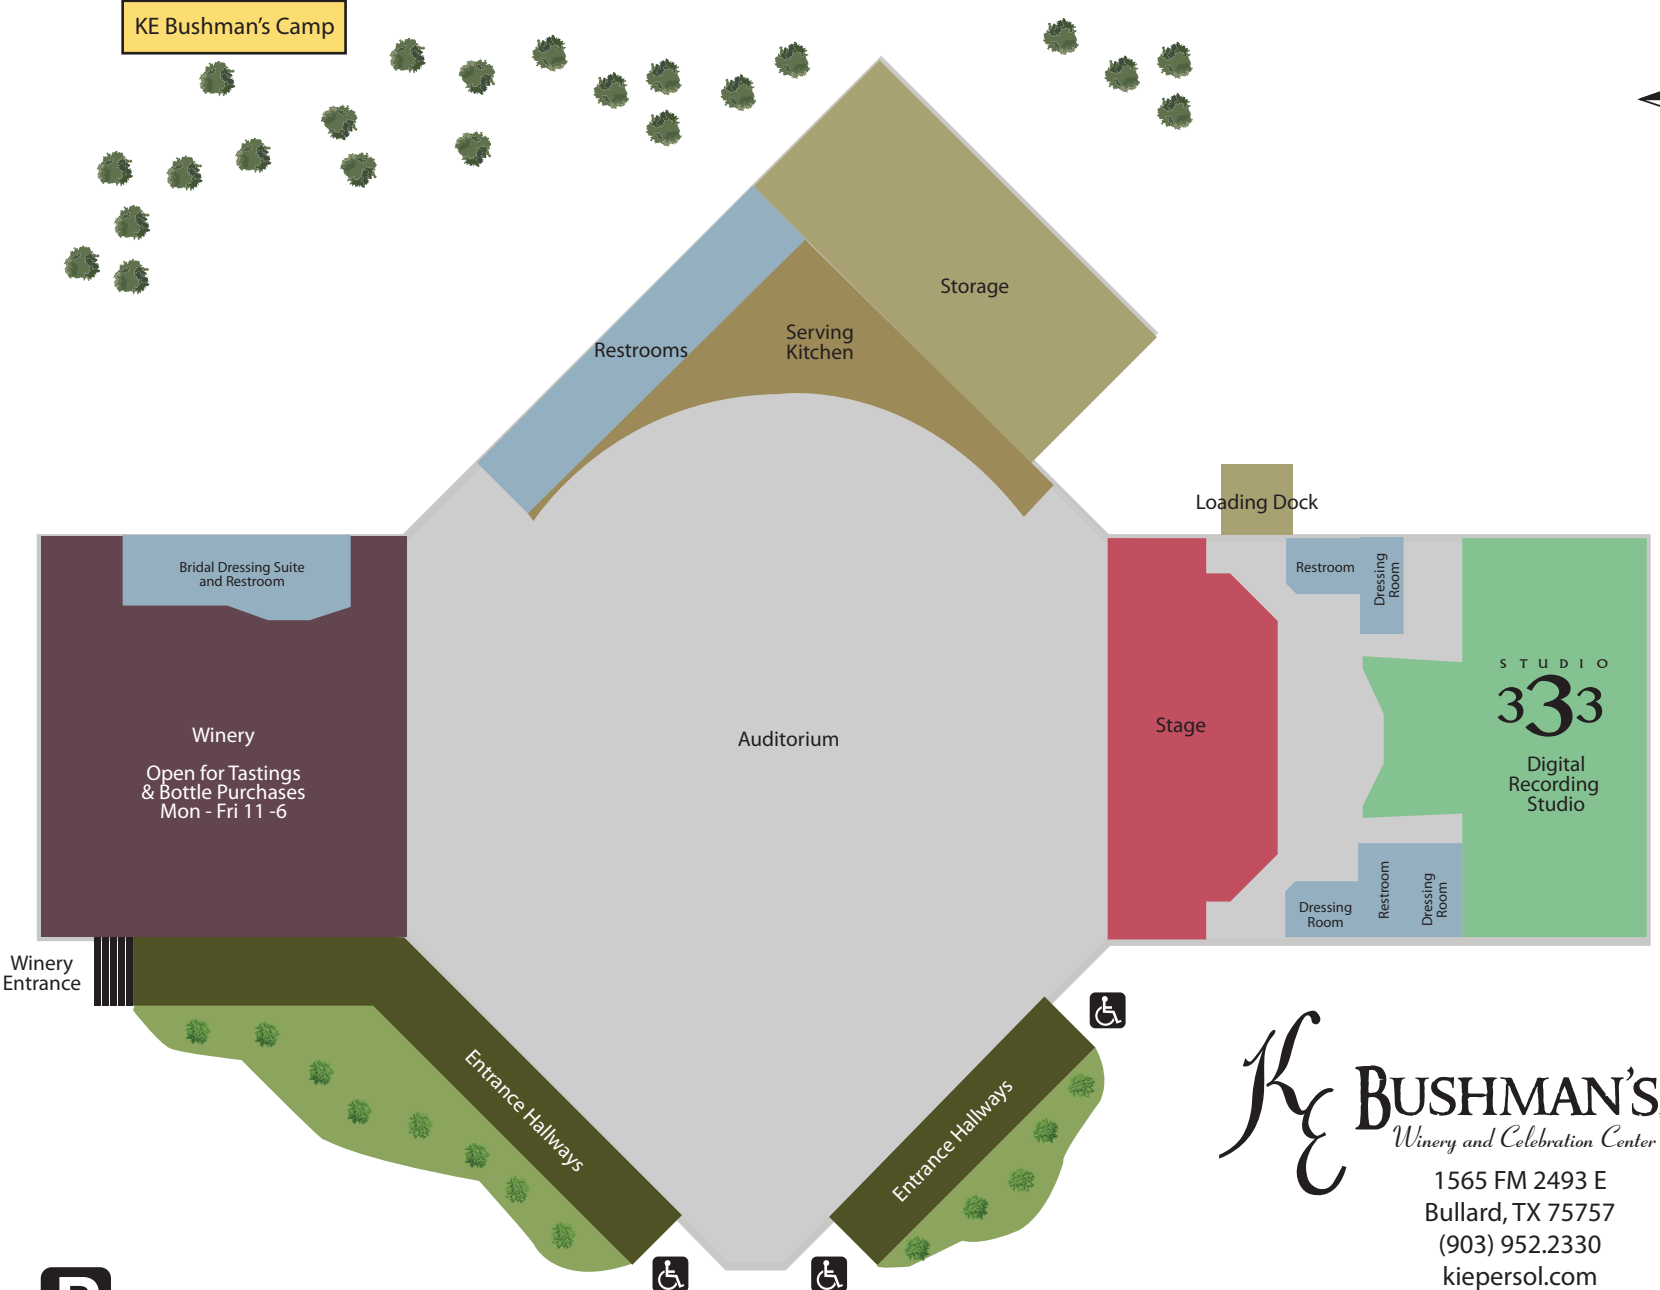

KE Bushman's Camp

1 mile South of FM 344

KE **BUSHMAN'S**
 Winery and Celebration Center

1565 FM 2493 E
 Bullard, TX 75757
 (903) 952.2330
 kiepersol.com

FM 2493 East