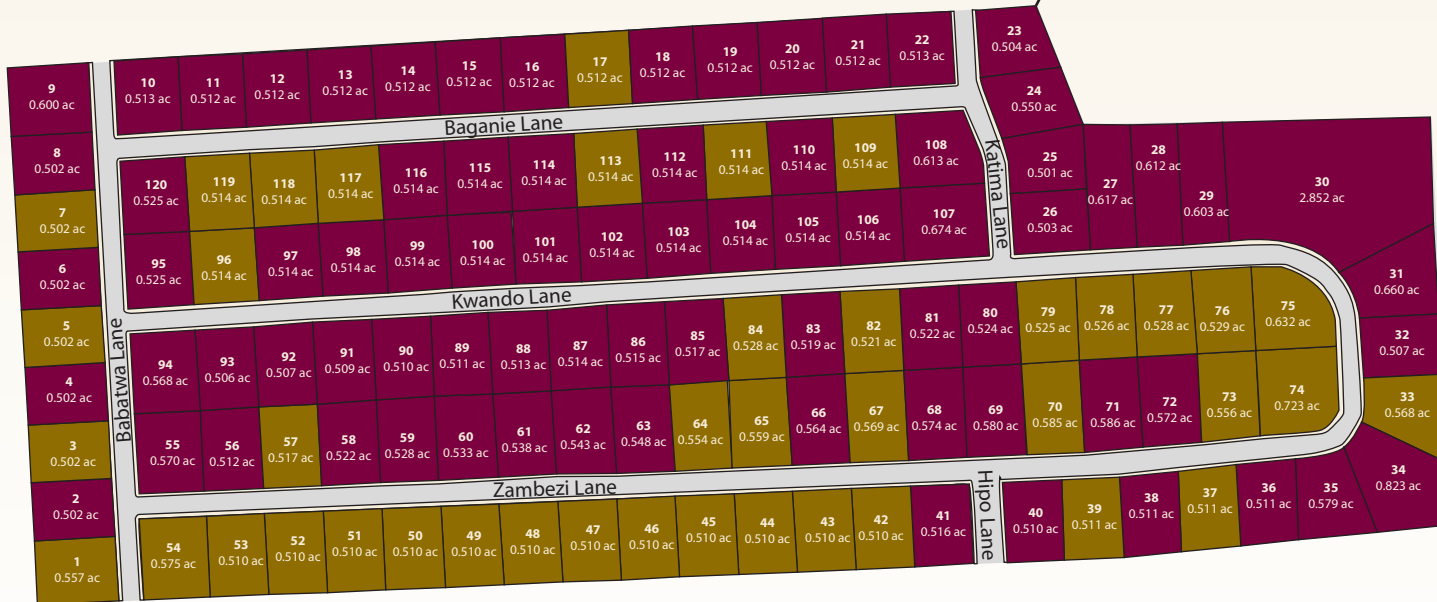

Katima

Katima
A Neighborhood with Style
Another Kiepersol Community

For lot information please call:
 Bob Burnett
 (903) 894-9330
 TYLER, TEXAS
 www.kiepersol.com

LOT #	PRICE
1	\$30,000
2	SOLD
3	\$30,000
4	SOLD
5	\$30,000
6	SOLD
7	\$30,000
8	SOLD
9	SOLD
10	SOLD
11	SOLD
12	SOLD
13	SOLD
14	SOLD
15	SOLD
16	SOLD
17	\$30,000
18	SOLD
19	SOLD
20	SOLD
21	SOLD
22	SOLD
23	SOLD
24	SOLD
25	SOLD
26	SOLD
27	SOLD
28	SOLD
29	SOLD
30	SOLD
31	SOLD
32	SOLD
33	\$34,000
34	SOLD
35	SOLD
36	SOLD
37	\$30,000
38	SOLD
39	\$33,000
40	SOLD
41	SOLD
42	\$30,000
43	\$30,000
44	\$30,000
45	\$30,000
46	\$30,000
47	\$30,000
48	\$30,000
49	\$30,000
50	\$30,000
51	\$30,000
52	\$30,000
53	\$30,000
54	\$30,000
55	SOLD
56	SOLD
57	\$31,000
58	SOLD
59	SOLD
60	SOLD

LOT #	PRICE
61	SOLD
62	SOLD
63	SOLD
64	\$30,000
65	\$30,000
66	SOLD
67	\$30,000
68	SOLD
69	SOLD
70	\$30,000
71	SOLD
72	SOLD
73	\$32,000
74	\$34,000
75	\$34,000
76	\$31,000
77	\$31,000
78	\$30,000
79	\$30,000
80	SOLD
81	SOLD
82	\$30,000
83	SOLD
84	\$30,000
85	SOLD
86	SOLD
87	SOLD
88	SOLD
89	SOLD
90	SOLD
91	SOLD
92	SOLD
93	SOLD
94	SOLD
95	SOLD
96	\$30,000
97	SOLD
98	SOLD
99	SOLD
100	SOLD
101	SOLD
102	SOLD
103	SOLD
104	SOLD
105	SOLD
106	SOLD
107	SOLD
108	SOLD
109	\$30,000
110	SOLD
111	\$30,000
112	SOLD
113	\$30,000
114	SOLD
115	SOLD
116	SOLD
117	\$30,000
118	\$30,000
119	\$30,000
120	SOLD

 Lot Sold

Revision Date: 12-12-11
 Lot prices subject to change without notice