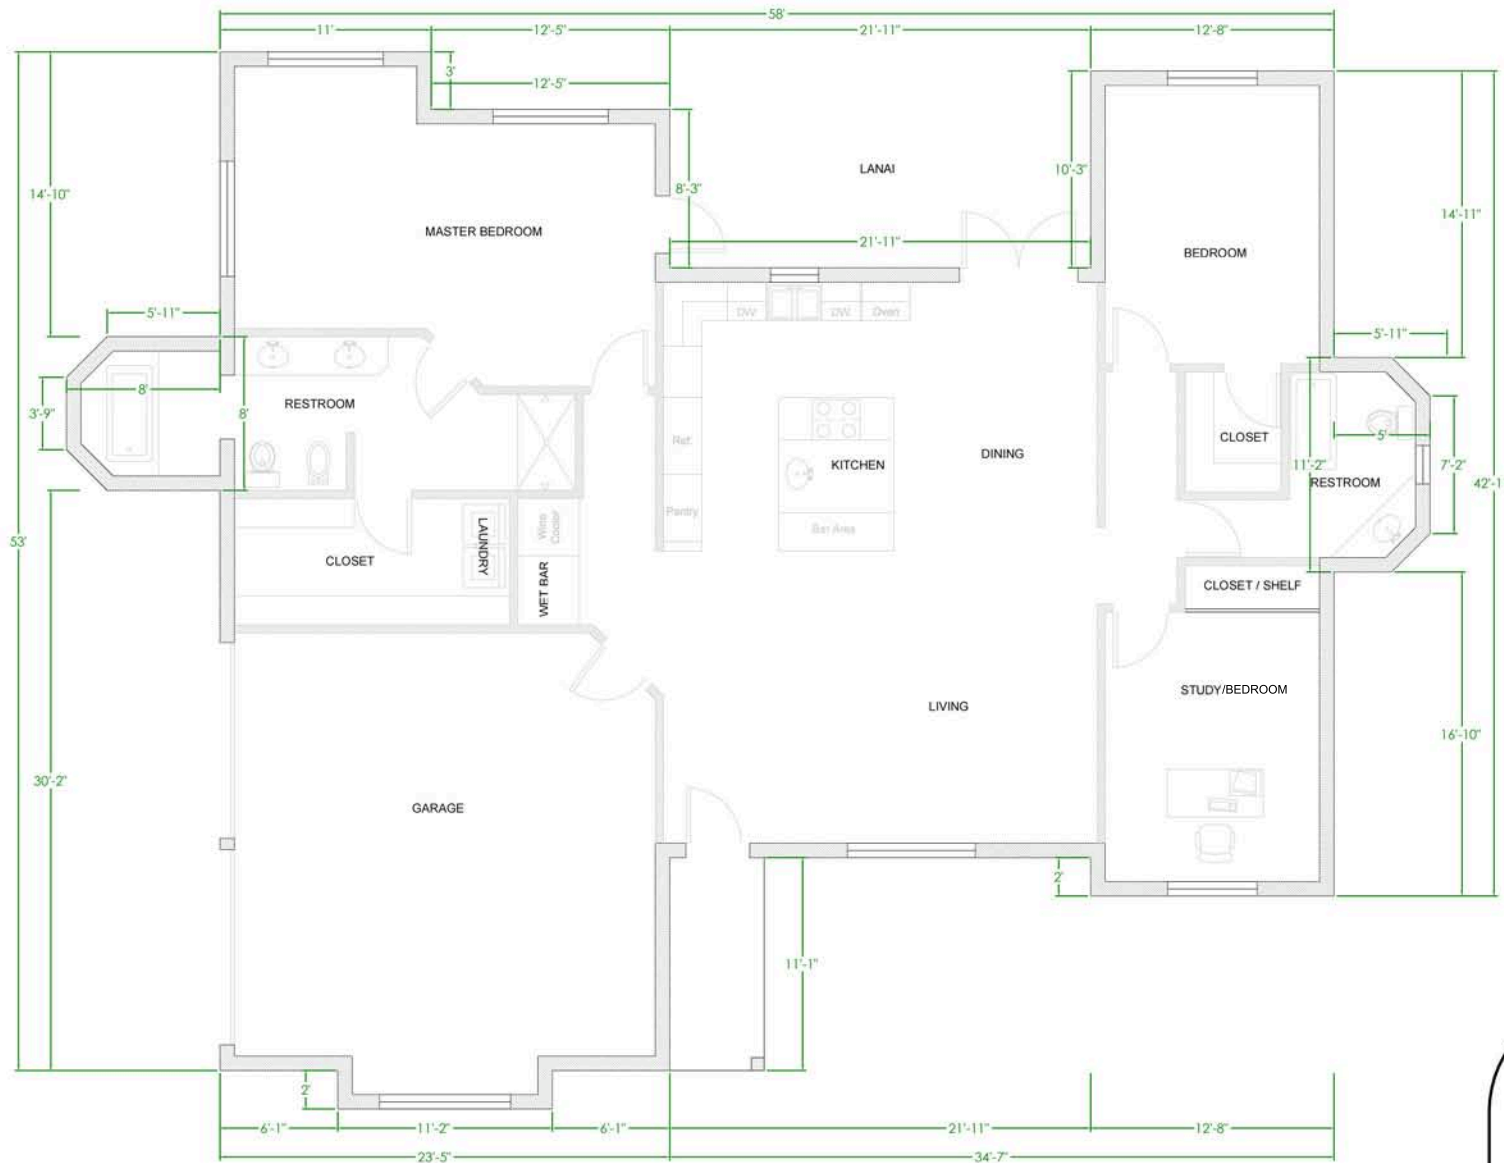

Total under roof
 2,700 sft
 Heating & Cooling
 2,170 sft

Scale: 1" = 10'

Kiepersol Estates
 The Vines
 Cabernet

**Kiepersol Estates
 Development**

3933 FM 344 E
 Tyler, TX 75703
 903.894.9330
 www.kiepersol.com

Total under roof
 2,500 sft
 Heating & Cooling
 1,980 sft

Scale: 1" = 10'

Kiepersol Estates
 The Vines
 Merlot

**Kiepersol Estates
 Development**

3933 FM 344 E
 Tyler, TX 75703
 903.894.9330
www.kiepersol.com

Total under roof
 2,550 sft
 Heating & Cooling
 2,030 sft

Scale: 1" = 10'

Kiepersol Estates
 The Vines
 Syrah

Kiepersol Estates Development

 3933 FM 344 E
 Tyler, TX 75703
 903.894.9330
www.kiepersol.com