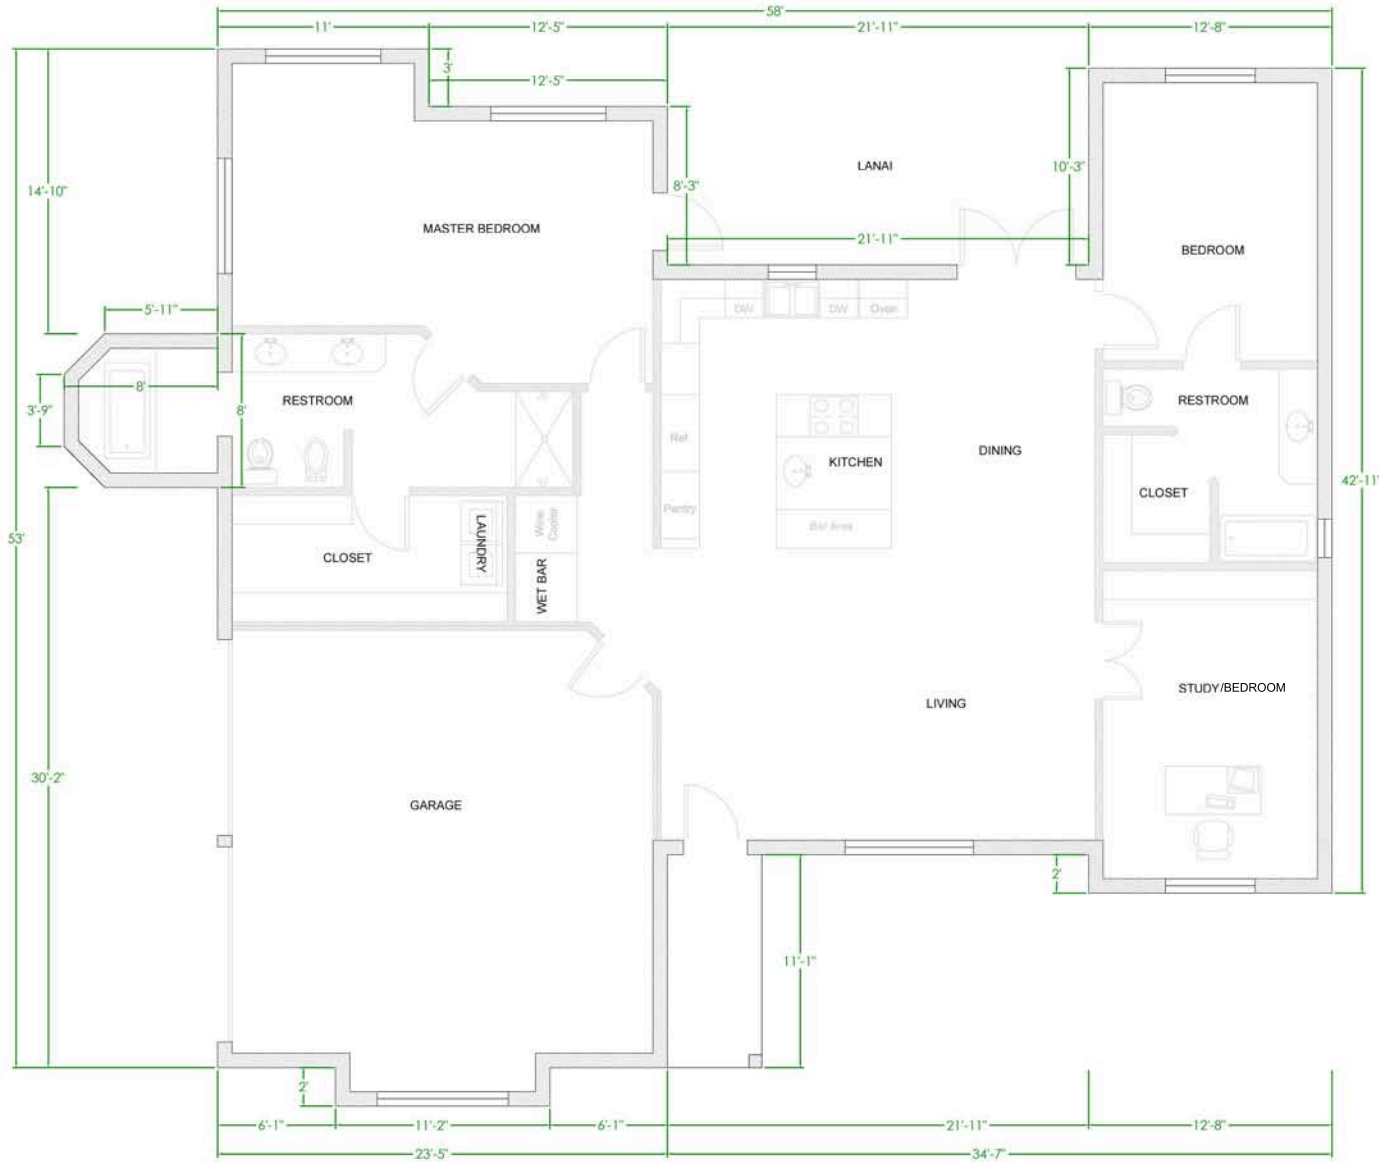

Total under roof
 2,700 sft
 Heating & Cooling
 2,170 sft

Scale: 1" = 10'

Kiepersol Estates
 The Vines
 Cabernet

**Kiepersol Estates
 Development**

3933 FM 344 E
 Tyler, TX 75703
 903.894.9330
 www.kiepersol.com

Total under roof
 2,500 sft
 Heating & Cooling
 1,980 sft

Scale: 1" = 10'

Kiepersol Estates
 The Vines
 Merlot

**Kiepersol Estates
 Development**

3933 FM 344 E
 Tyler, TX 75703
 903.894.9330
www.kiepersol.com

Total under roof
 2,550 sft
 Heating & Cooling
 2,030 sft

Scale: 1" = 10'

Kiepersol Estates
 The Vines
 Syrah

Kiepersol Estates Development

 3933 FM 344 E
 Tyler, TX 75703
 903.894.9330
www.kiepersol.com